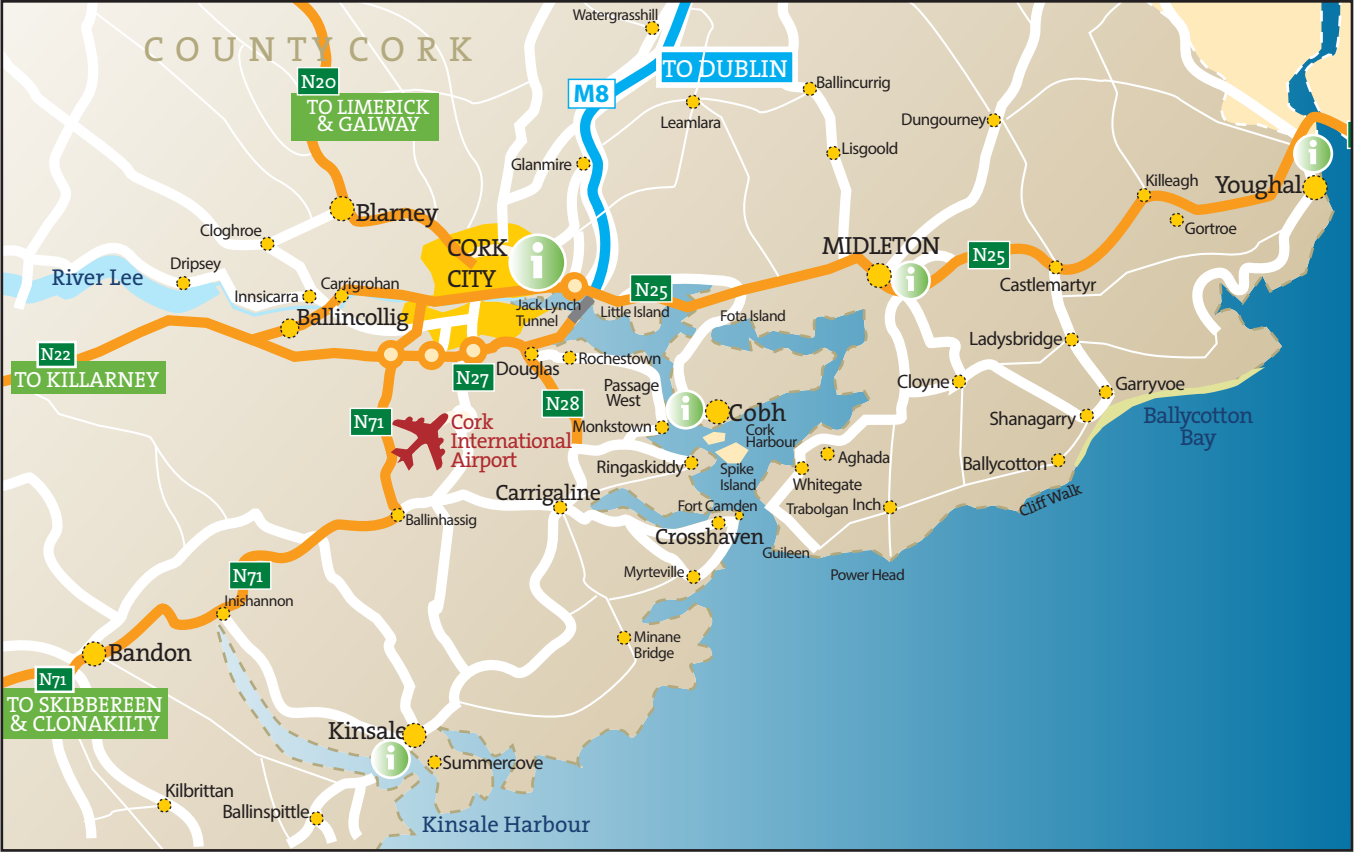

COUNTY CORK

TO DUBLIN

N20
TO LIMERICK & GALWAY

N22
TO KILLARNEY

N71
TO SKIBBEREEN & CLONAKILTY

N25

N71

N27

N28

N71

M8

CORK CITY

MIDDLETON

COBH

KINSALE

Cork International Airport

CARRIGALINE

CROSSHAVEN

YOUGHAL

BLARNEY

CASTLEMARTYR

LADYSBRIDGE

SHANAGARRY

BALLYCOTTON

CLOGHROE

DRIPSEY

INNSICARRA

CARRIGROHAN

BALLINCOLLIG

JACK LYNCH TUNNEL

LITTLE ISLAND

DOUGLAS

ROCHESTOWN

PASSAGE WEST

MONKSTOWN

RINGASKIDDY

FORT CAMDEN

MYRTVILLE

MINANE BRIDGE

KILBRITTAN

BALLINSPIITTE

KINSALE HARBOUR

SUMMERCOVE

WATERGRASSHILL

LEAMLARA

BALLINCURRIG

LISGOOLD

DUNGOURNEY

KILLEAGH

GORTROE

FOTA ISLAND

CORK HARBOUR

SPIKE ISLAND

WHITEGATE

TRABOLGAN INCH

GUILEEN

POWER HEAD

CLIFF WALK

CLOYNE

GARRYVOE

BALLYCOTTON BAY